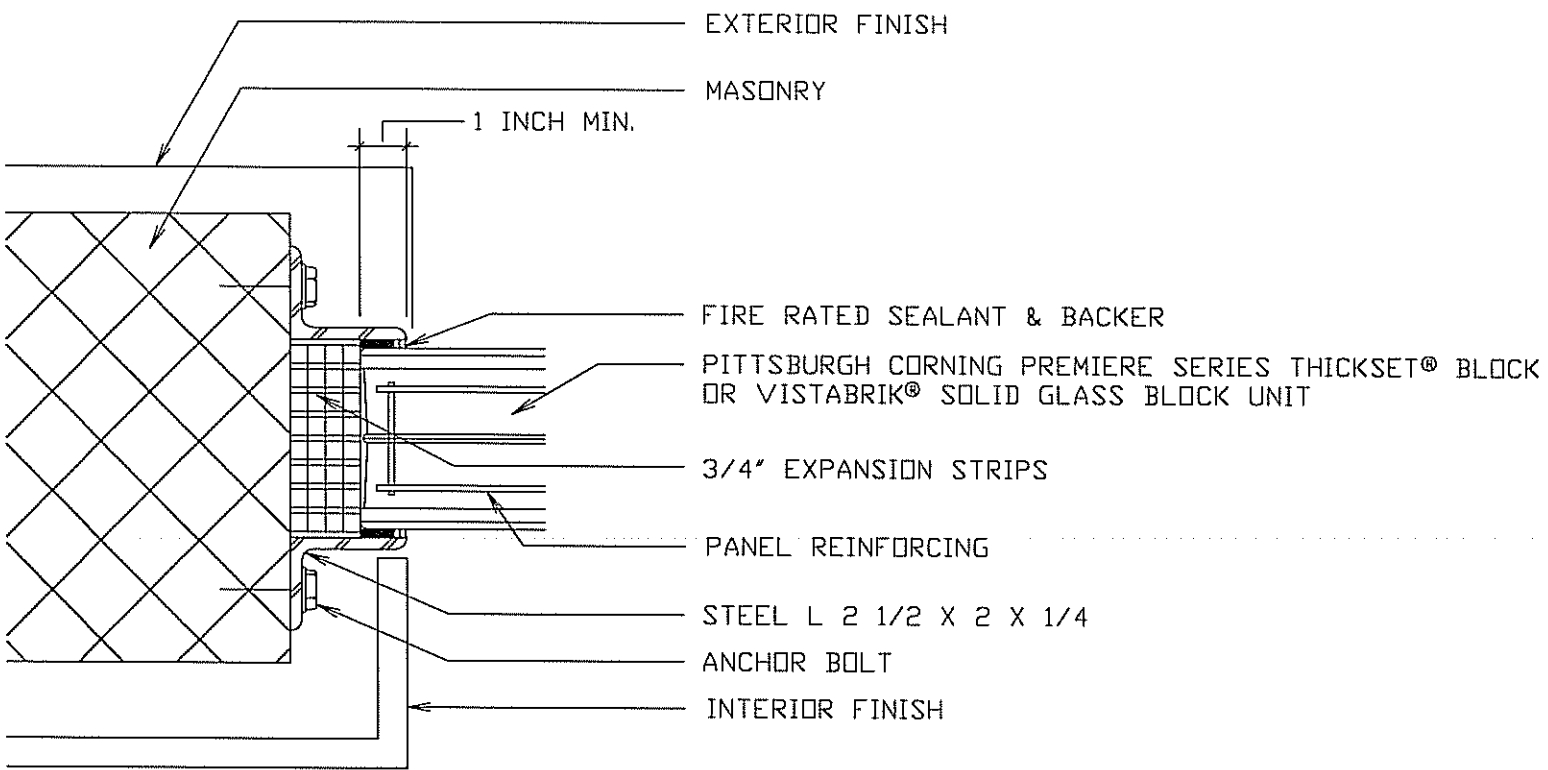

HEAD - 90 MINUTE FIRE RATED GLASS BLOCK PANEL

FIRE RATING

1/4 FS

○ JAMB - 90 MINUTE FIRE RATED GLASS BLOCK PANEL
1/4 FS

○ SILL - 90 MINUTE FIRE RATED GLASS BLOCK PANEL
 1/4 FS